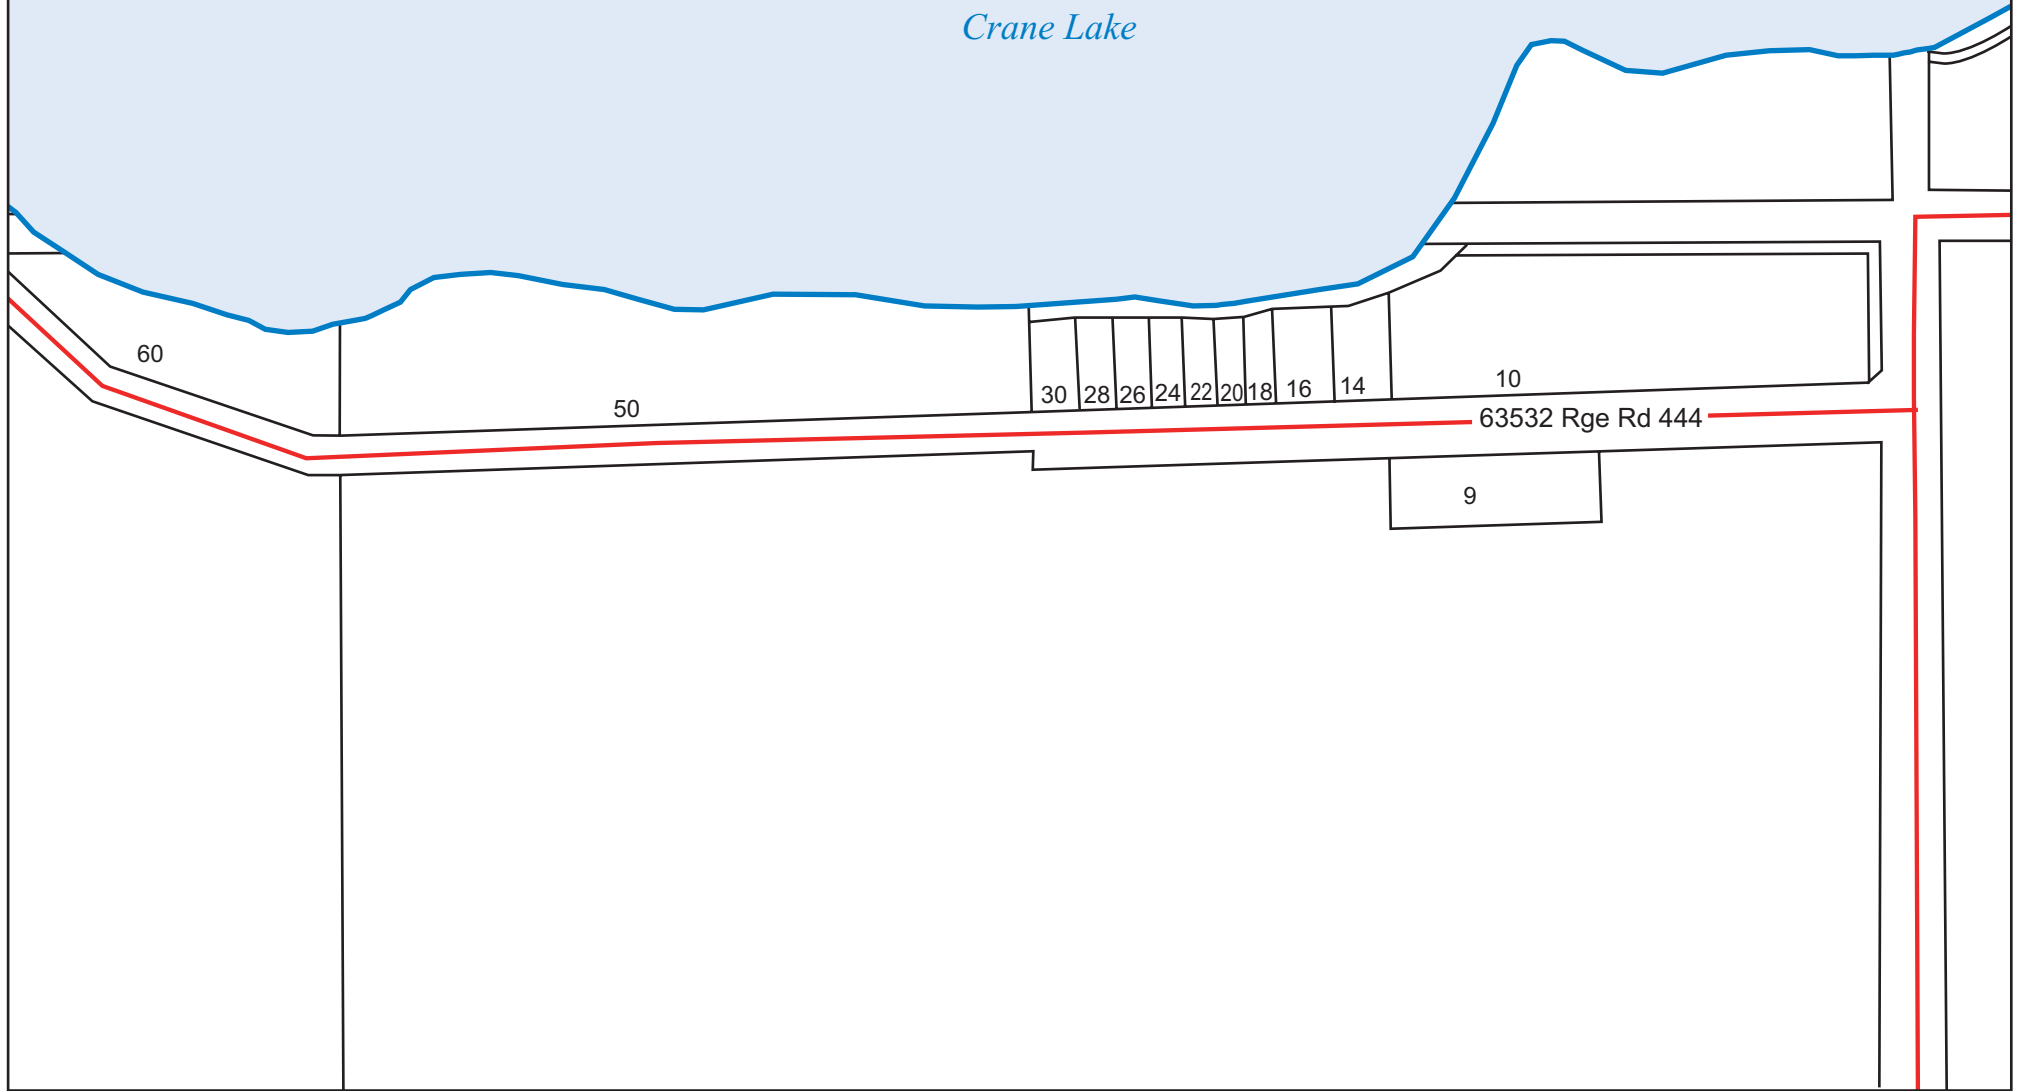

CRANE LAKE WEST A

0 50 100 200 300 Meters

MUNICIPAL DISTRICT
BONNYVILLE NO. 87

Disclaimer
This map should not be used for navigational, tracking or any other purpose requiring exacting measurement of distance or direction or precision in the depiction of geographic features. This map document is made available by the Municipal District of Bonnyville No. 87 is not a legally recorded map nor survey and are not intended to be used as such. This map document was created as part of a Geographic Information System (GIS) that compiles records, information, and data from various city, county, province and federal sources. The source data may contain errors.

Crane Lake