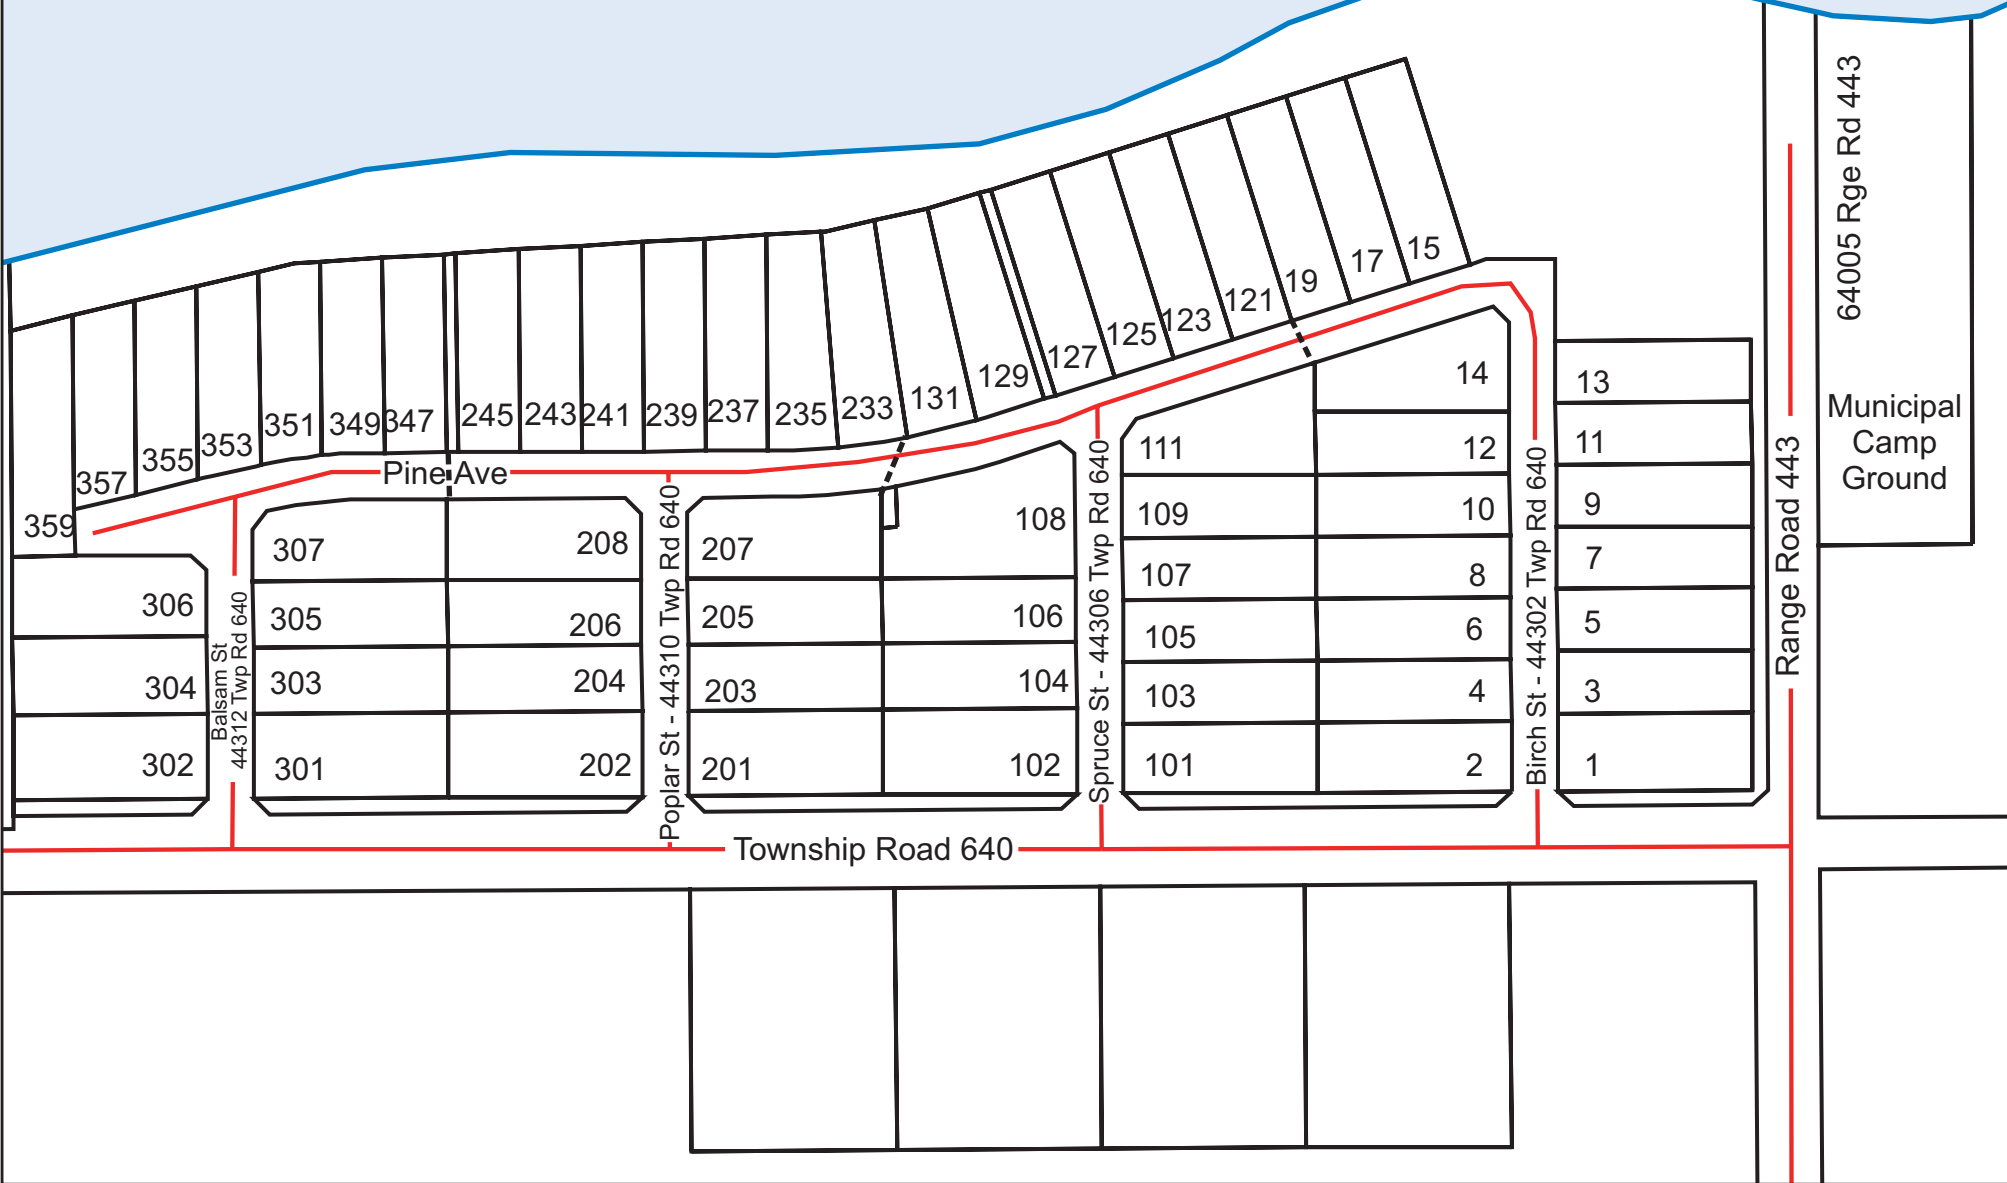

Crane Lake

Crane Lake
West B

Crane Lake
West A

Crane Lake
East - Moore Dr

Crane Lake
East - Pine Ave

CRANE LAKE EAST - PINE AVE

0 100 200 300 Metres

Disclaimer
 This map should not be used for navigational, tracking or any other purpose requiring exacting measurement of distance or direction or precision in the depiction of geographic features. This map document is made available by the Municipal District of Bonnyville No. 87 is not a legally recorded map nor survey and are not intended to be used as such. This map document was created as part of a Geographic Information System (GIS) that compiles records, information, and data from various city, county, province and federal sources. The source data may contain errors.

Crane Lake

CRANE LAKE EAST - MOORE DR

Disclaimer
 This map should not be used for navigational, tracking or any other purpose requiring exacting measurement of distance or direction or precision in the depiction of geographic features. This map document is made available by the Municipal District of Bonnyville No. 87 is not a legally recorded map nor survey and are not intended to be used as such. This map document was created as part of a Geographic Information System (GIS) that compiles records, information, and data from various city, county, province and federal sources. The source data may contain errors.