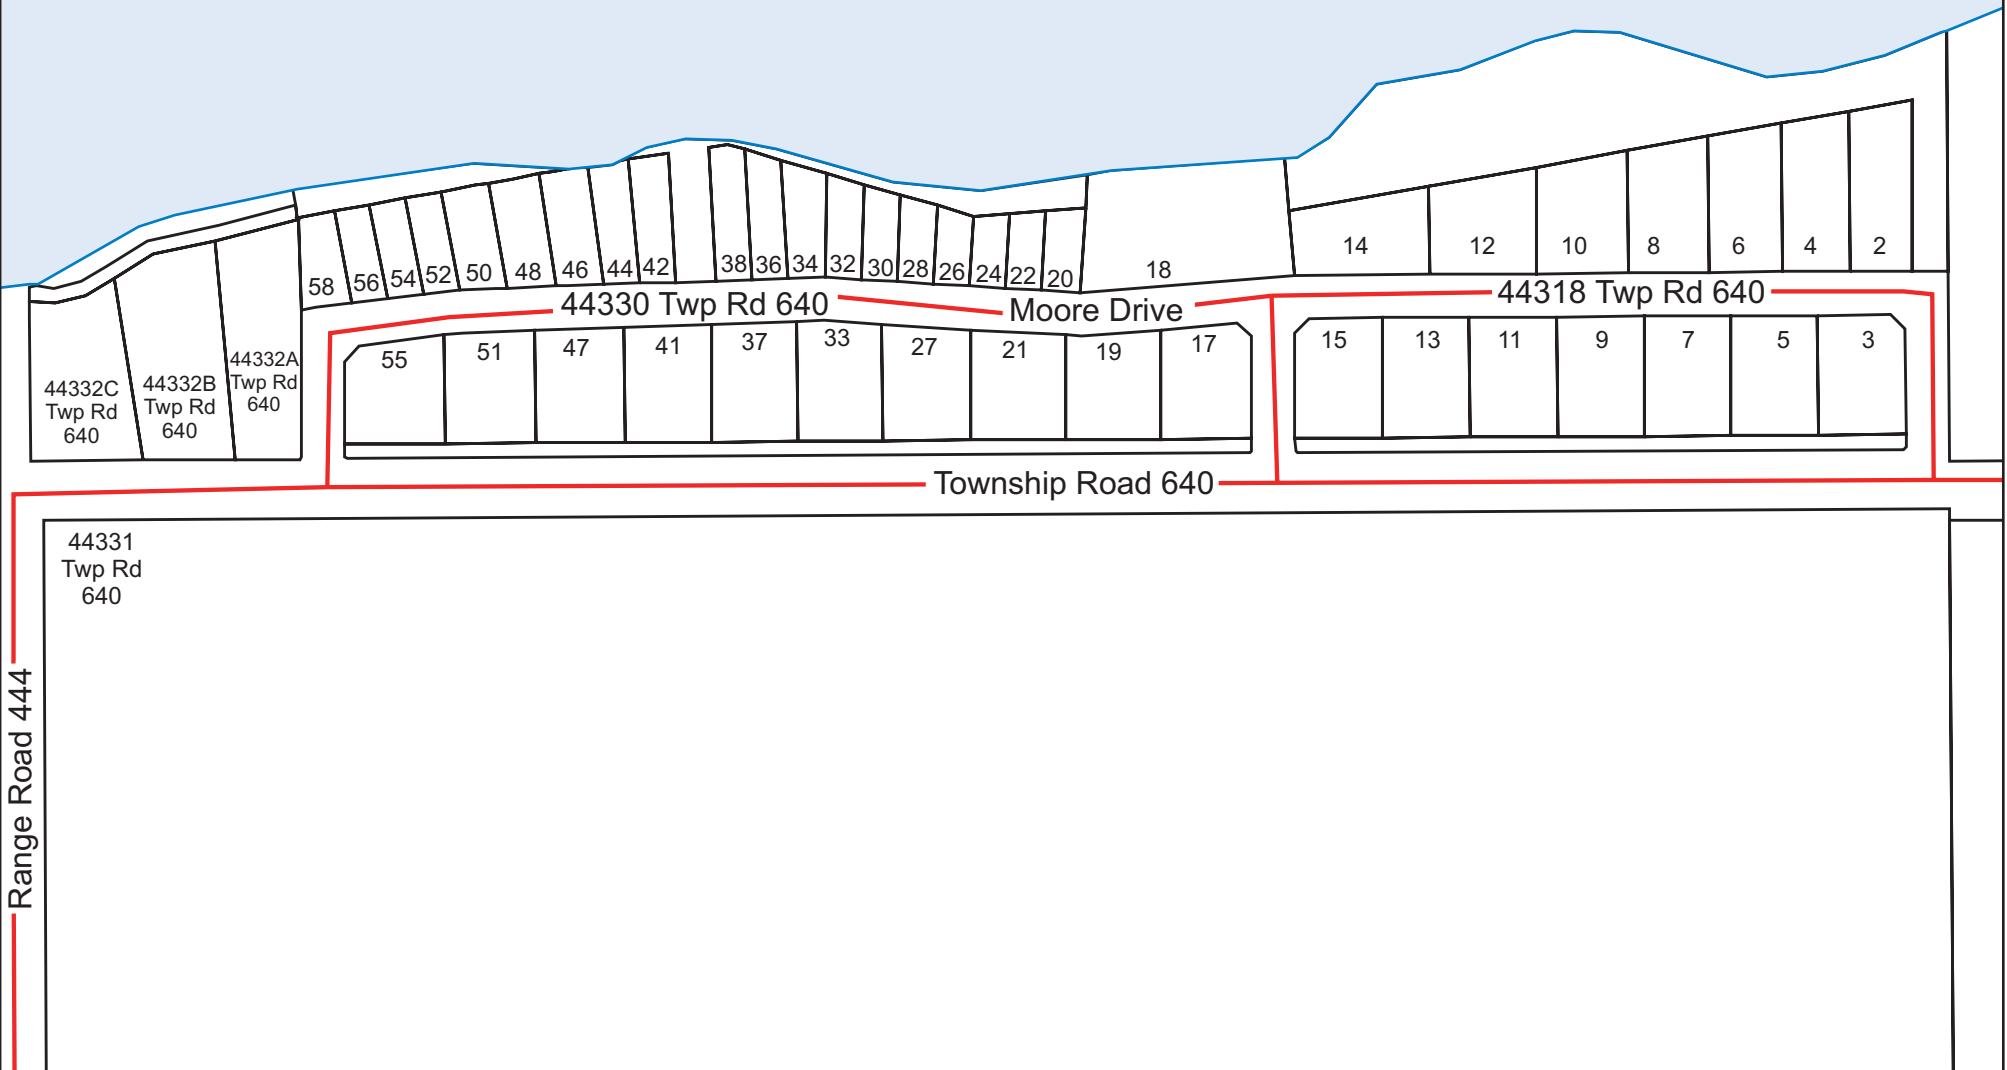

CRANE LAKE EAST - MOORE DR

Disclaimer
This map should not be used for navigational, tracking or any other purpose requiring exacting measurement of distance or direction or precision in the depiction of geographic features. This map document is made available by the Municipal District of Bonnyville No. 87 is not a legally recorded map nor survey and are not intended to be used as such. This map document was created as part of a Geographic Information System (GIS) that compiles records, information, and data from various city, county, province and federal sources. The source data may contain errors.

Crane Lake