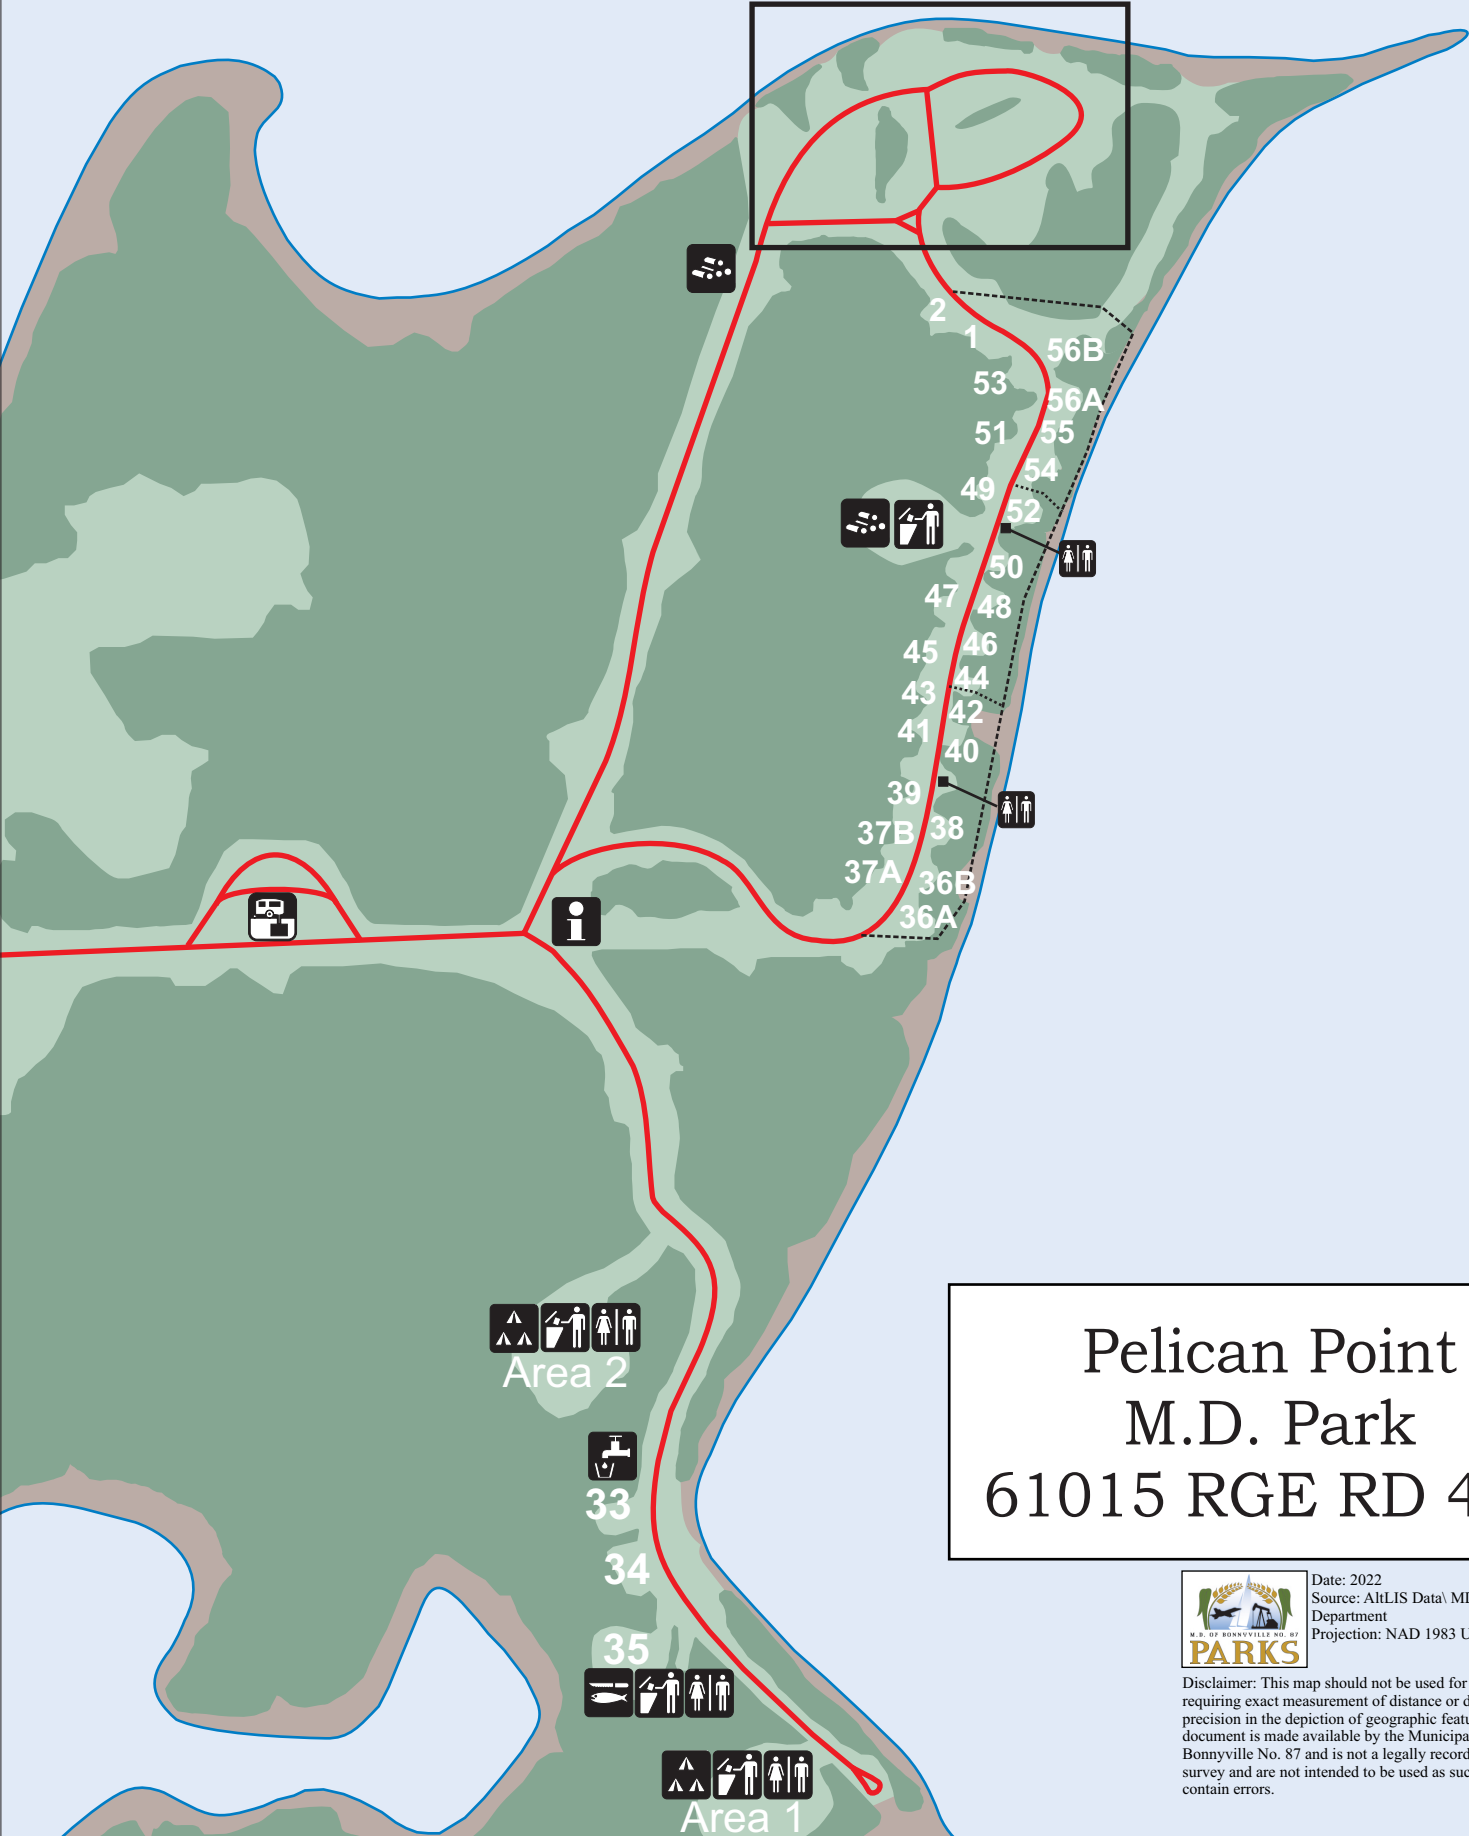

Main Camping Area

Pelican Point
M.D. Park
61015 RGE RD 474

Date: 2022
 Source: AltLIS Data/ MD Parks
 Department
 Projection: NAD 1983 UTM Zone 12N

Disclaimer: This map should not be used for any purpose requiring exact measurement of distance or direction or precision in the depiction of geographic features. This map document is made available by the Municipal District of Bonnyville No. 87 and is not a legally recorded map nor survey and are not intended to be used as such. This map may contain errors.

	Boat Launch
	Garbage
	Group Camping
	Information
	Parking
	Swimming Area
	Trailer Dump
	Outhouses
	Playground
	Water/Hand Pump
	Road
	Grass
	Treed Area
	Sand

* Campground Sites are not to scale