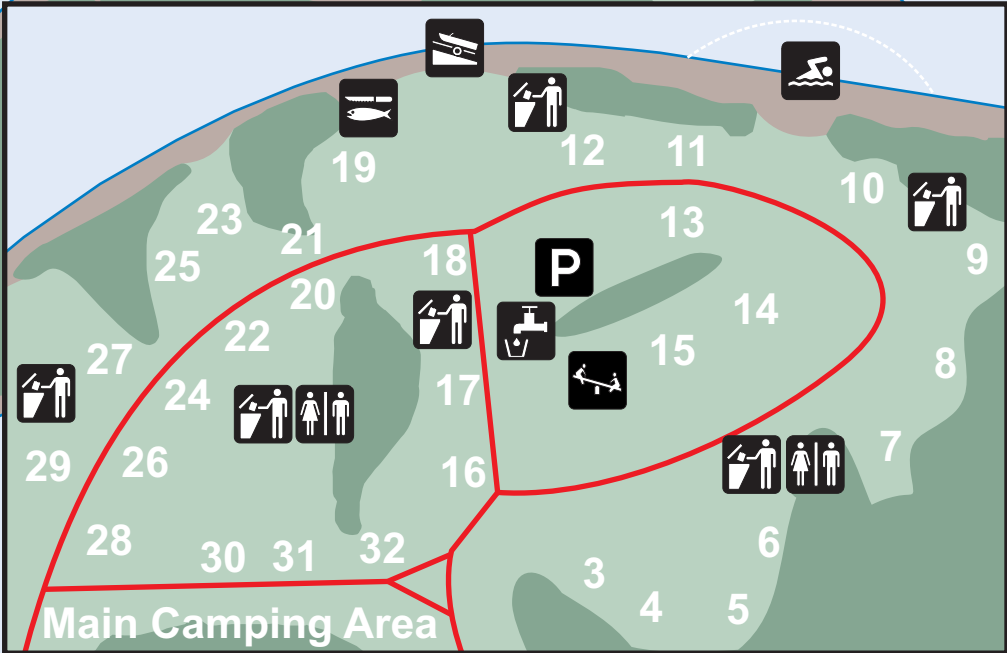

Main Camping Area

Pelican Point
M.D. Park
61015 RGE RD 474

Date: 2022
 Source: AltLIS Data/ MD Parks
 Department
 Projection: NAD 1983 UTM Zone 12N

Disclaimer: This map should not be used for any purpose requiring exact measurement of distance or direction or precision in the depiction of geographic features. This map document is made available by the Municipal District of Bonnyville No. 87 and is not a legally recorded map nor survey and are not intended to be used as such. This map may contain errors.

	Boat Launch
	Garbage
	Group Camping
	Information
	Parking
	Swimming Area
	Trailer Dump
	Outhouses
	Playground
	Water/Hand Pump
	Road
	Grass
	Treed Area
	Sand

* Campground Sites are not to scale