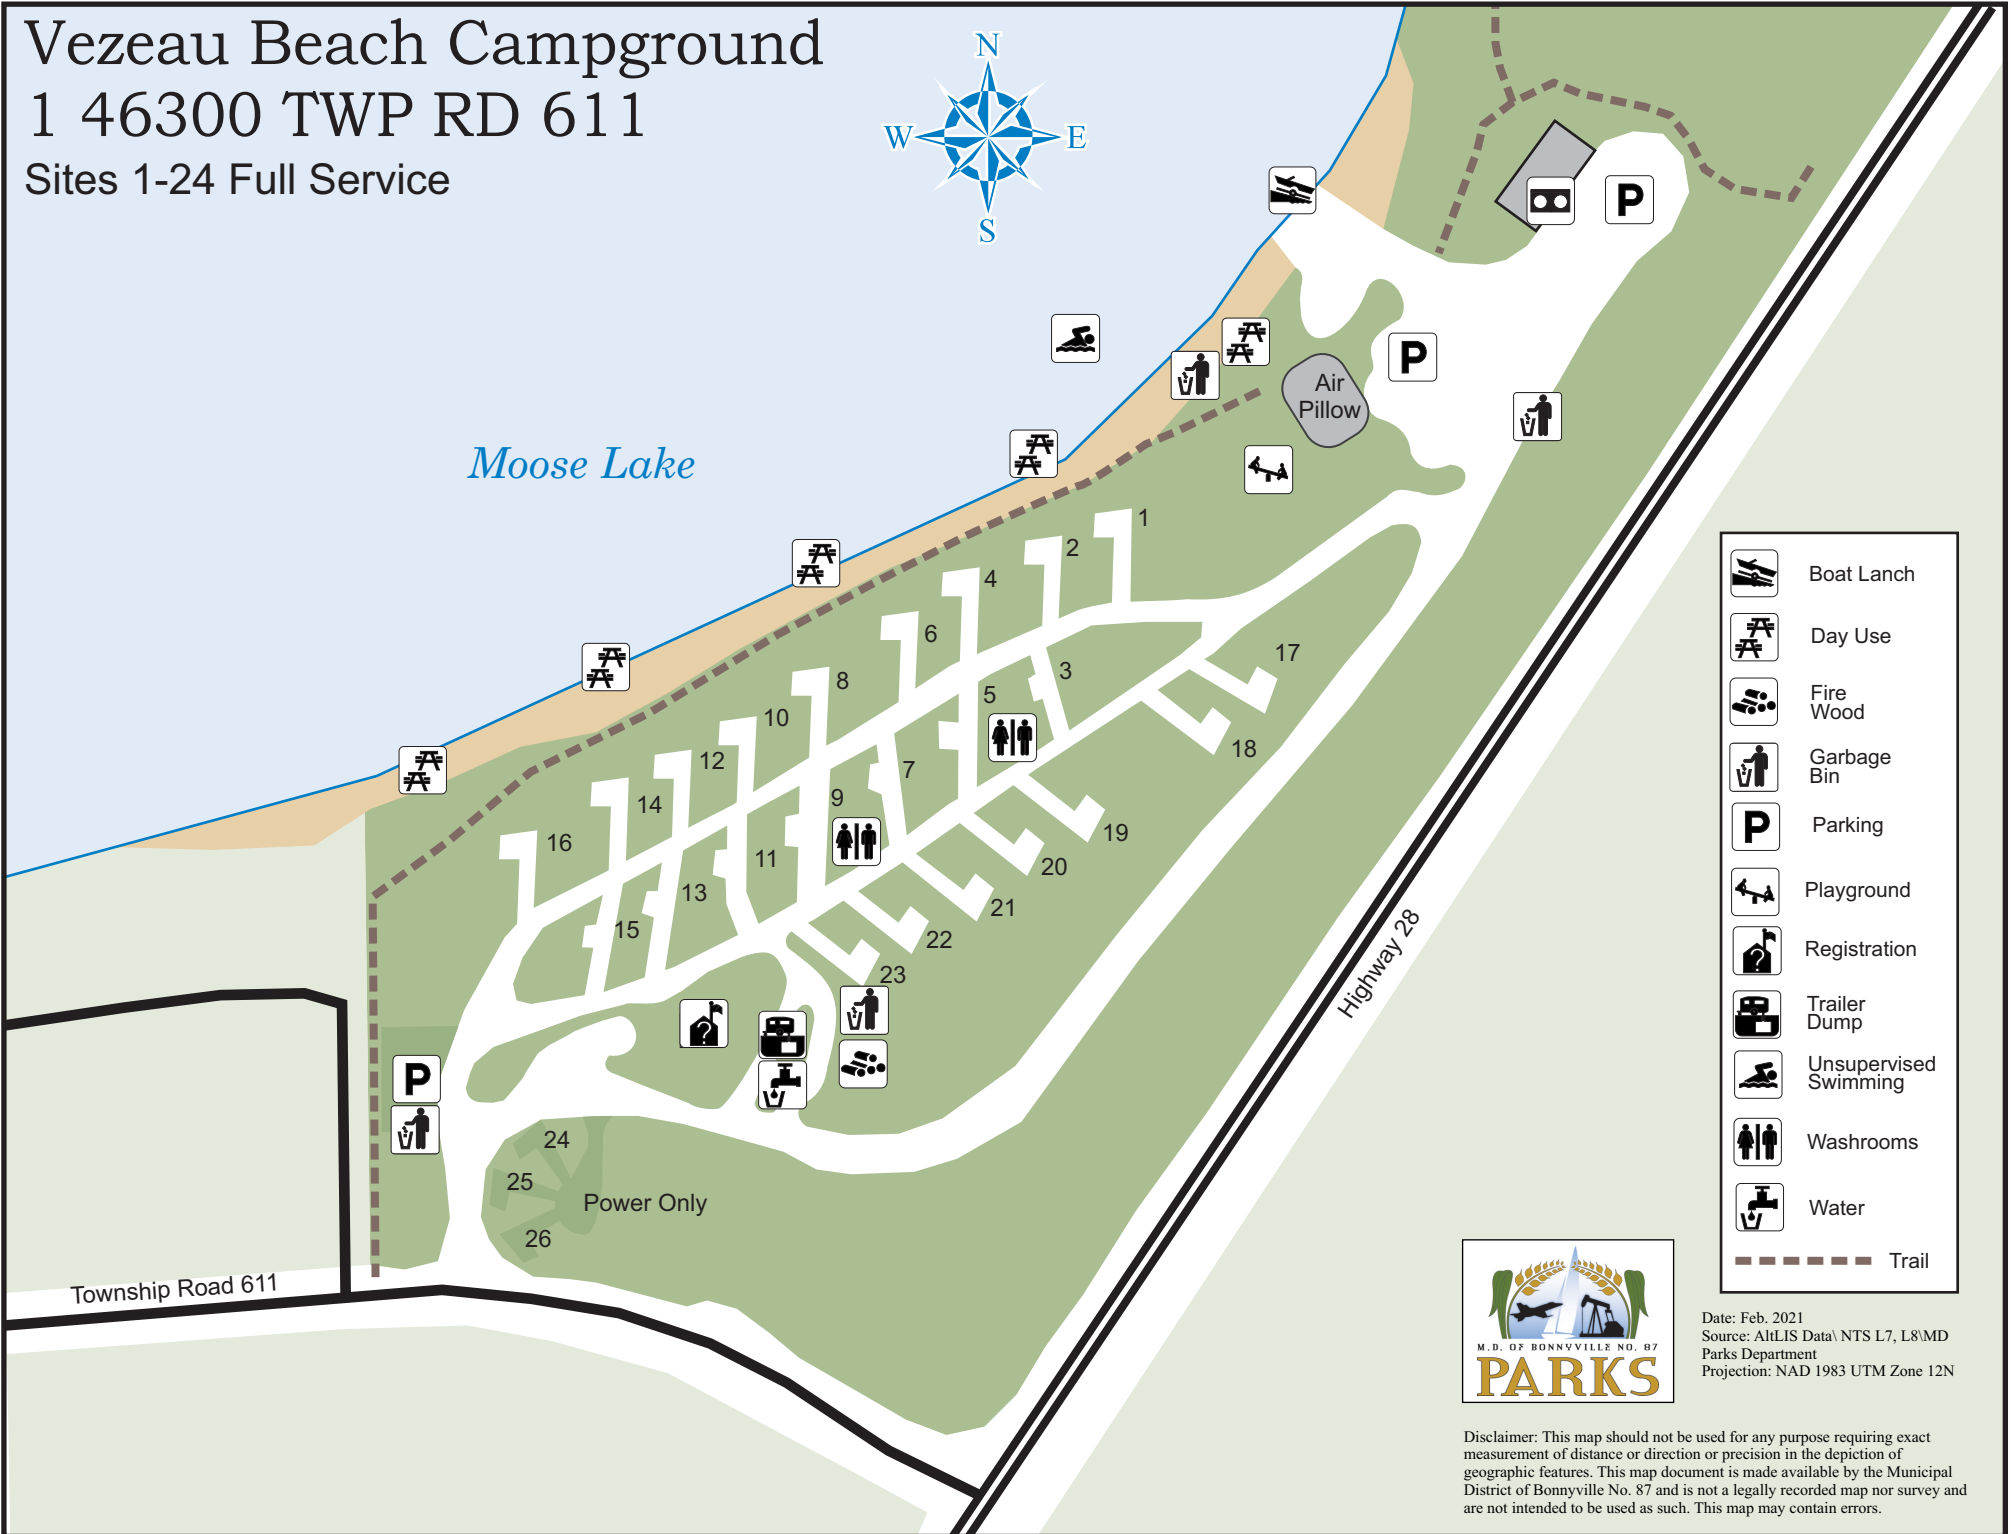

Vezeau Beach Campground

1 46300 TWP RD 611

Sites 1-24 Full Service

Moose Lake

- Boat Lanch
- Day Use
- Fire Wood
- Garbage Bin
- Parking
- Playground
- Registration
- Trailer Dump
- Unsupervised Swimming
- Washrooms
- Water
- Trail

Highway 28

P

Power Only

Township Road 611

Date: Feb. 2021
Source: AltLIS Data\ NTS L7, L8\MD
Parks Department
Projection: NAD 1983 UTM Zone 12N

Disclaimer: This map should not be used for any purpose requiring exact measurement of distance or direction or precision in the depiction of geographic features. This map document is made available by the Municipal District of Bonnyville No. 87 and is not a legally recorded map nor survey and are not intended to be used as such. This map may contain errors.