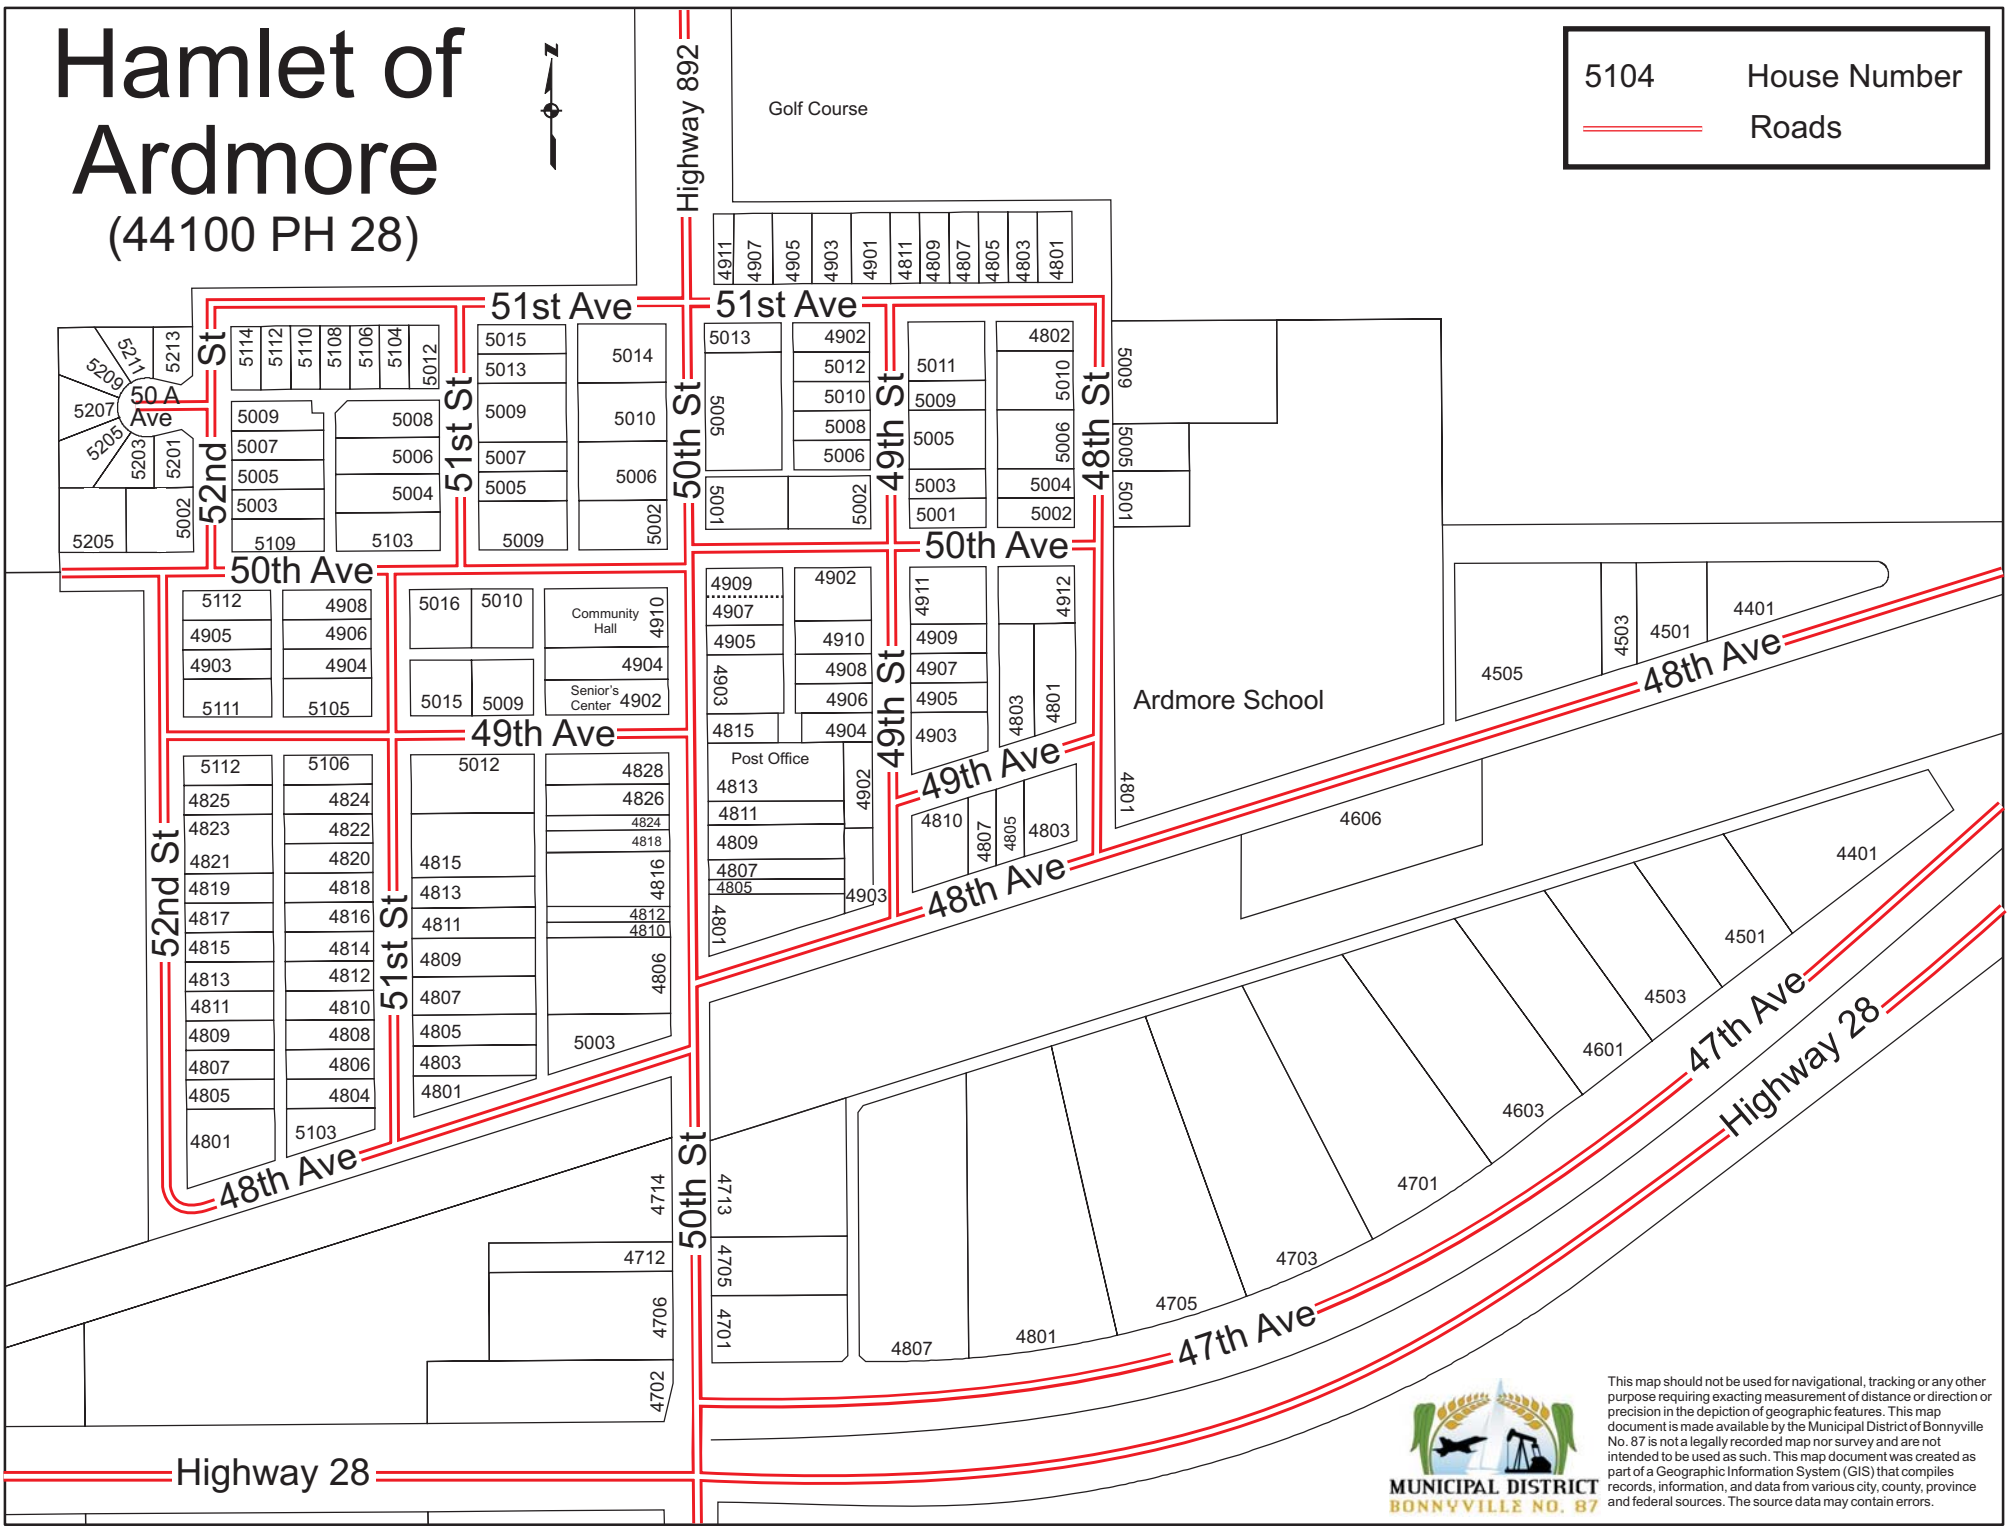

Hamlet of Ardmore

(44100 PH 28)

5104	House Number
	Roads